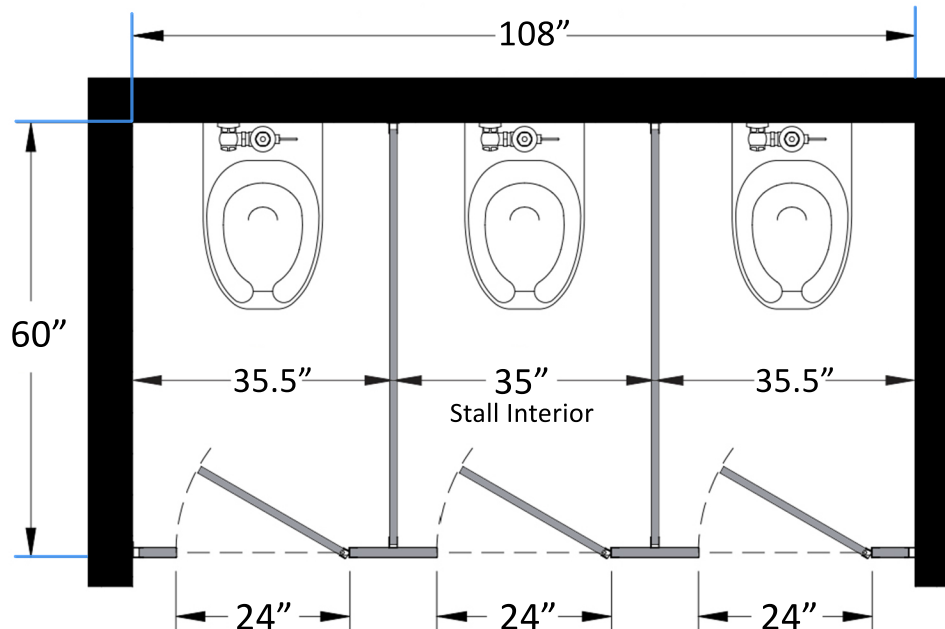

Style:
 Overhead Braced
 Floor Mount
 Ceiling Mount
 Floor/Ceiling Mount

Material:
 Baked Enamel
 Plastic Laminate
 Solid Phenolic
 Solid Plastic
 Stainless Steel

Color: _____

Ship To: _____

City: _____

State: _____ Zip: _____

Bathroom Partitions - 3 Stalls Between Walls Right Hand
SKU: BTW3R
Standard Dimensions

Harbor City Supply

Phone 443-279-0632 or 1-800-260-0907

1966 Greenspring Drive Suite 506, Timonium, Md. 21093

Fax 443-279-0015 sales@harborcitysupply.com